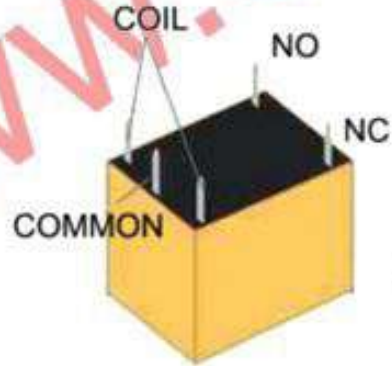

220 VOLT LINE

FROM CIRCUIT

NO

NC

# RELAY CONNECTION FOR PUMP

RELAY CONNECTION